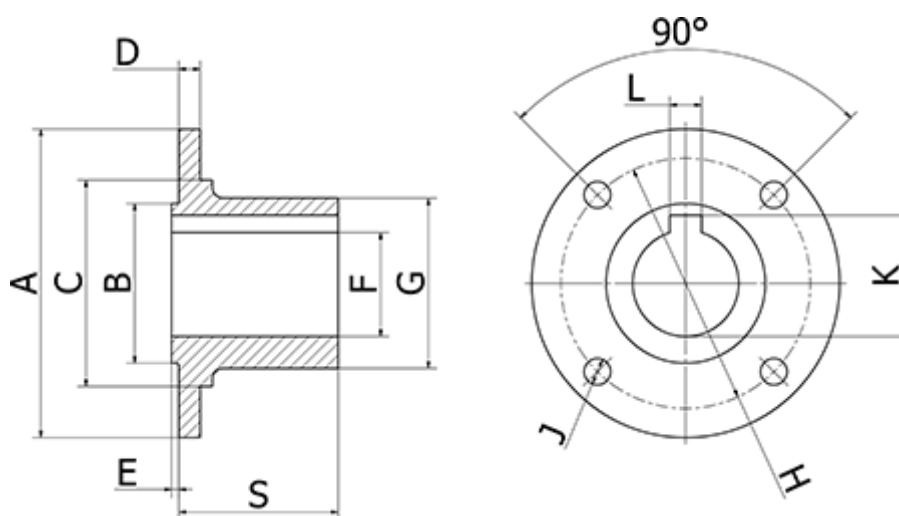

Data Sheet

Article number: 071109240

Description: Elbe Modflange 1.109.240
Ø90 Hole size 35H7

Measures

A = 90	J	= 8
B = 47	K	= 38.3
C = 61.2	L	= 10
D = 8	Number of flange holes	= 4
E = 2.3	S	= 55
F = 35H7		
G = 52		
H = 74.5		